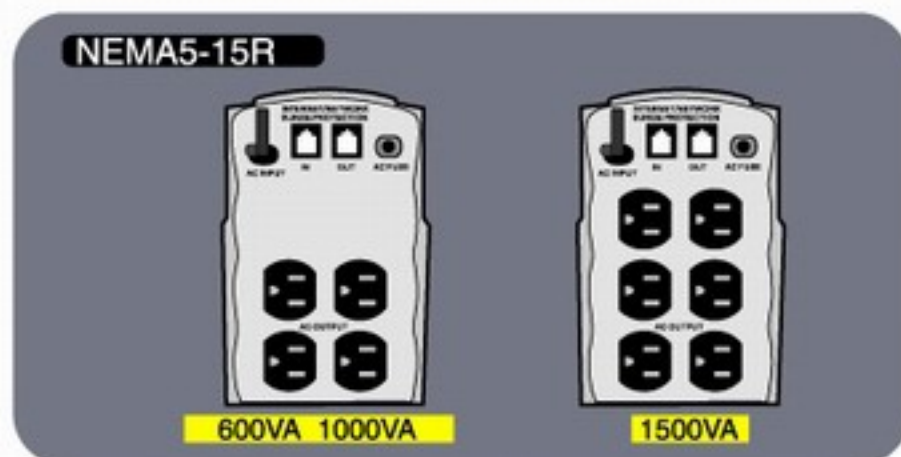

► Real Panel

Load Side