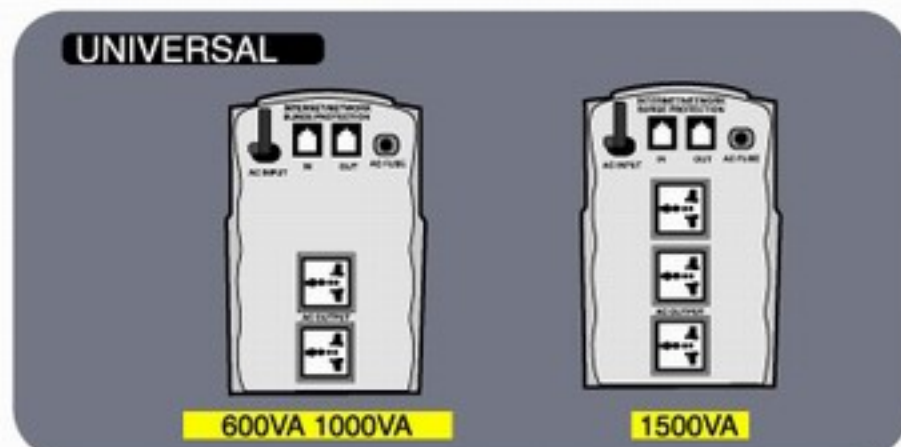

APLUS POWER CORP.

No. 36-3 Nanan Road, Tzu-Tong, Yunlin Hsien, Taiwan, R.O.C.

Sale Office

Tel: 886-2-28341269

Fax: 886-2-28341449

<http://www.aplusups.com.tw>

E-mail: sales@aplusups.com.tw