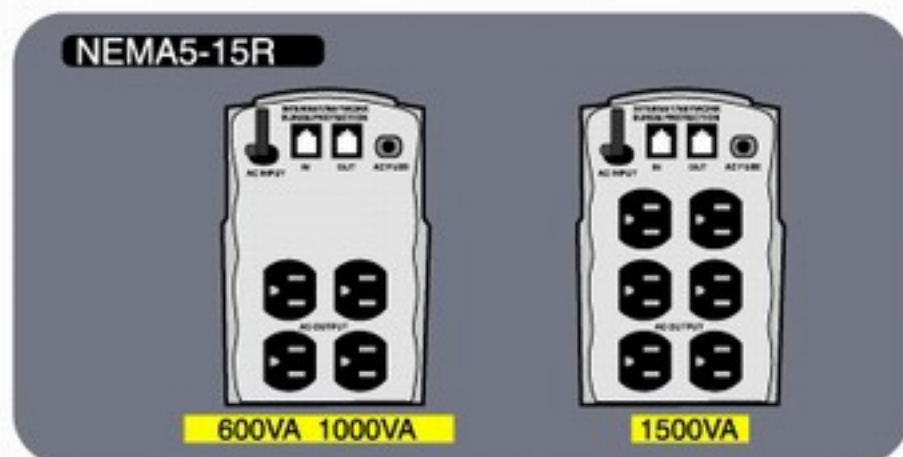

► Real Panel

Load Side

APLUS POWER CORP.

No. 36-3 Nanan Road, Tzu-Tong, Yunlin Hsien, Taiwan, R.O.C.

Sale Office

Tel: 886-2-28341269

Fax: 886-2-28341449

<http://www.aplusups.com.tw>

E-mail: sales@aplusups.com.tw