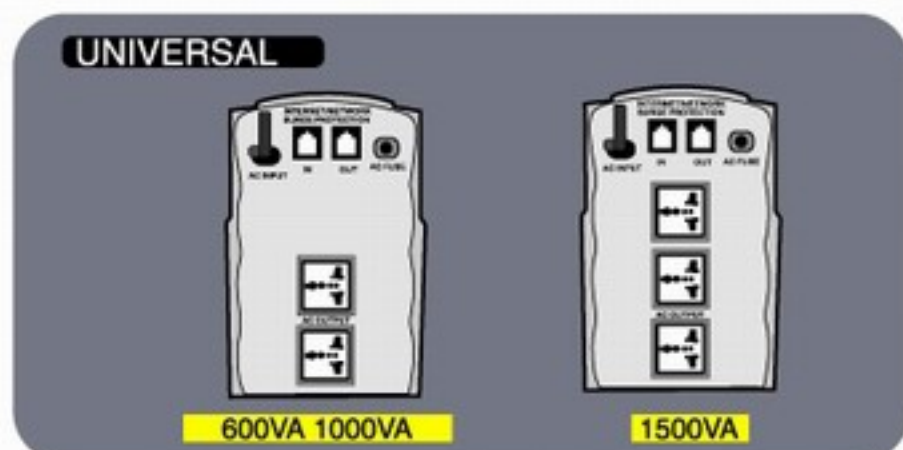

► Real Panel

Load Side

APLUS POWER CORP.

No. 36-3 Nanan Road, Tzu-Tong, Yunlin Hsien, Taiwan, R.O.C.

Sale Office

Tel: 886-2-28341269

Fax: 886-2-28341449

<http://www.aplusups.com.tw>

E-mail: sales@aplusups.com.tw